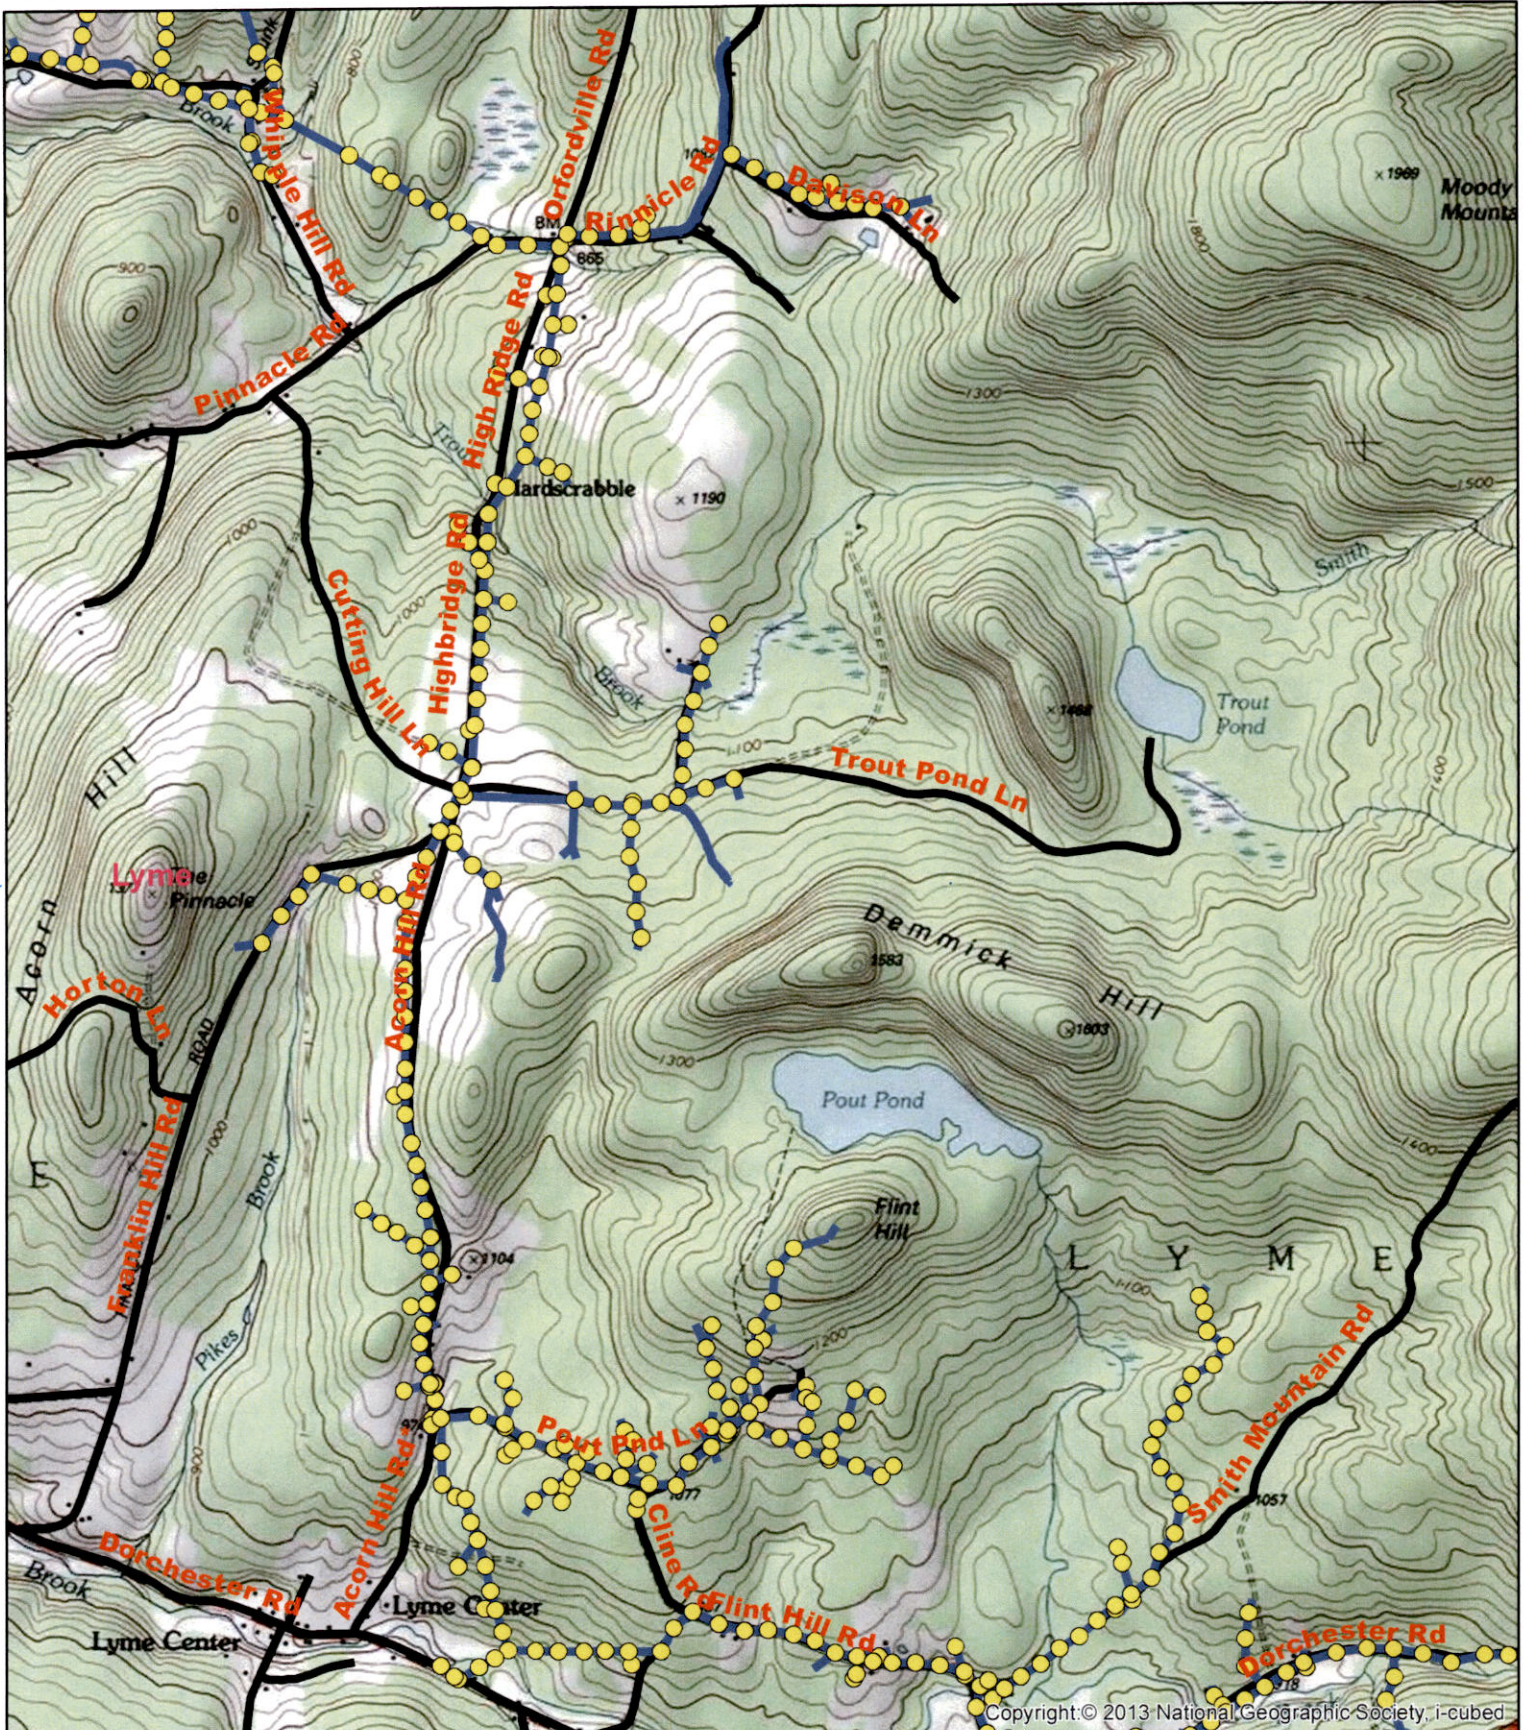

Legend

- QS1812-LY11_Lyme_Dorchester_Poles
- QS1812-LY11_Lyme_Dorchester_Spans

1812-LY11
Dorchester, Lyme, Orford
2023 Treatment Map
77.24 Potential Acres
Plymouth District

Legend

- QS1812-LY11_Lyme_Dorchester_Poles
- QS1812-LY11_Lyme_Dorchester_Spans

Copyright © 2013 National Geographic Society, I-cubed

1812-LY11
Dorchester, Lyme, Orford
2023 Treatment Map
77.24 Potential Acres
Plymouth District

Legend

- QS1812-LY11_Lyme_Dorchester_Poles
- QS1812-LY11_Lyme_Dorchester_Spans

Copyright © 2013 National Geographic Society, i-cubed