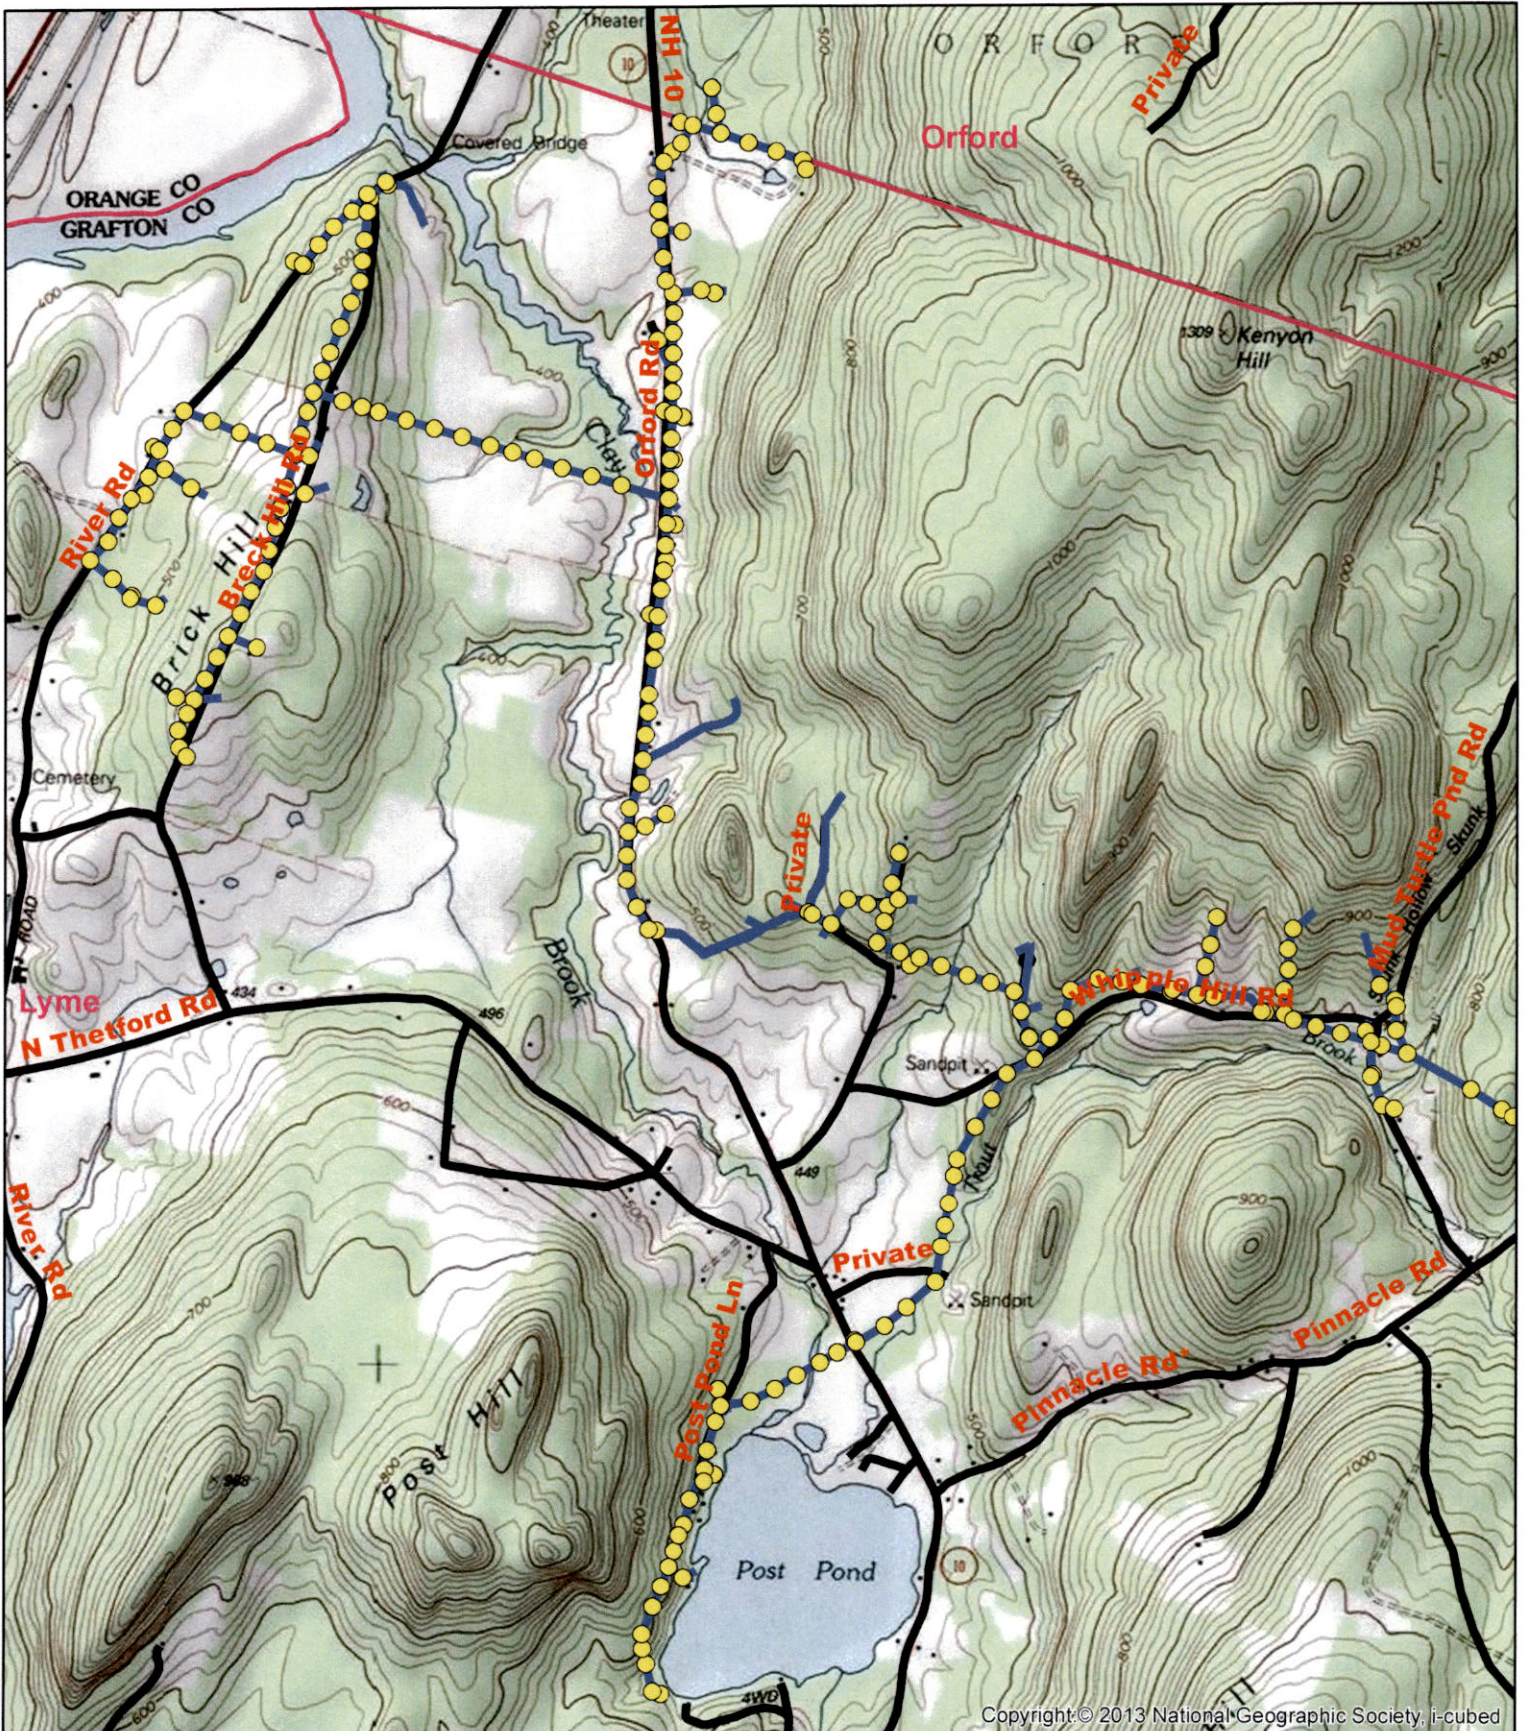

1812-LY13
Lyme
2023 Treatment Map
9.37 Potential Acres
Plymouth District

- Legend**
- QS1812-LY13_Lyme_Poles
 - QS1812-LY13_Lyme_Spans

1812-LY11 ³
Dorchester, Lyme, Orford
2023 Treatment Map
77.24 Potential Acres
Plymouth District

Legend

- QS1812-LY11_Lyme_Dorchester_Poles
- QS1812-LY11_Lyme_Dorchester_Spans

1812-LY11
Dorchester, Lyme, Orford
2023 Treatment Map
77.24 Potential Acres
Plymouth District

Legend

- QS1812-LY11_Lyme_Dorchester_Poles
- QS1812-LY11_Lyme_Dorchester_Spans

Copyright © 2013 National Geographic Society, I-cubed

1812-LY11
Dorchester, Lyme, Orford
2023 Treatment Map
77.24 Potential Acres
Plymouth District

Legend

- QS1812-LY11_Lyme_Dorchester_Poles
- QS1812-LY11_Lyme_Dorchester_Spans