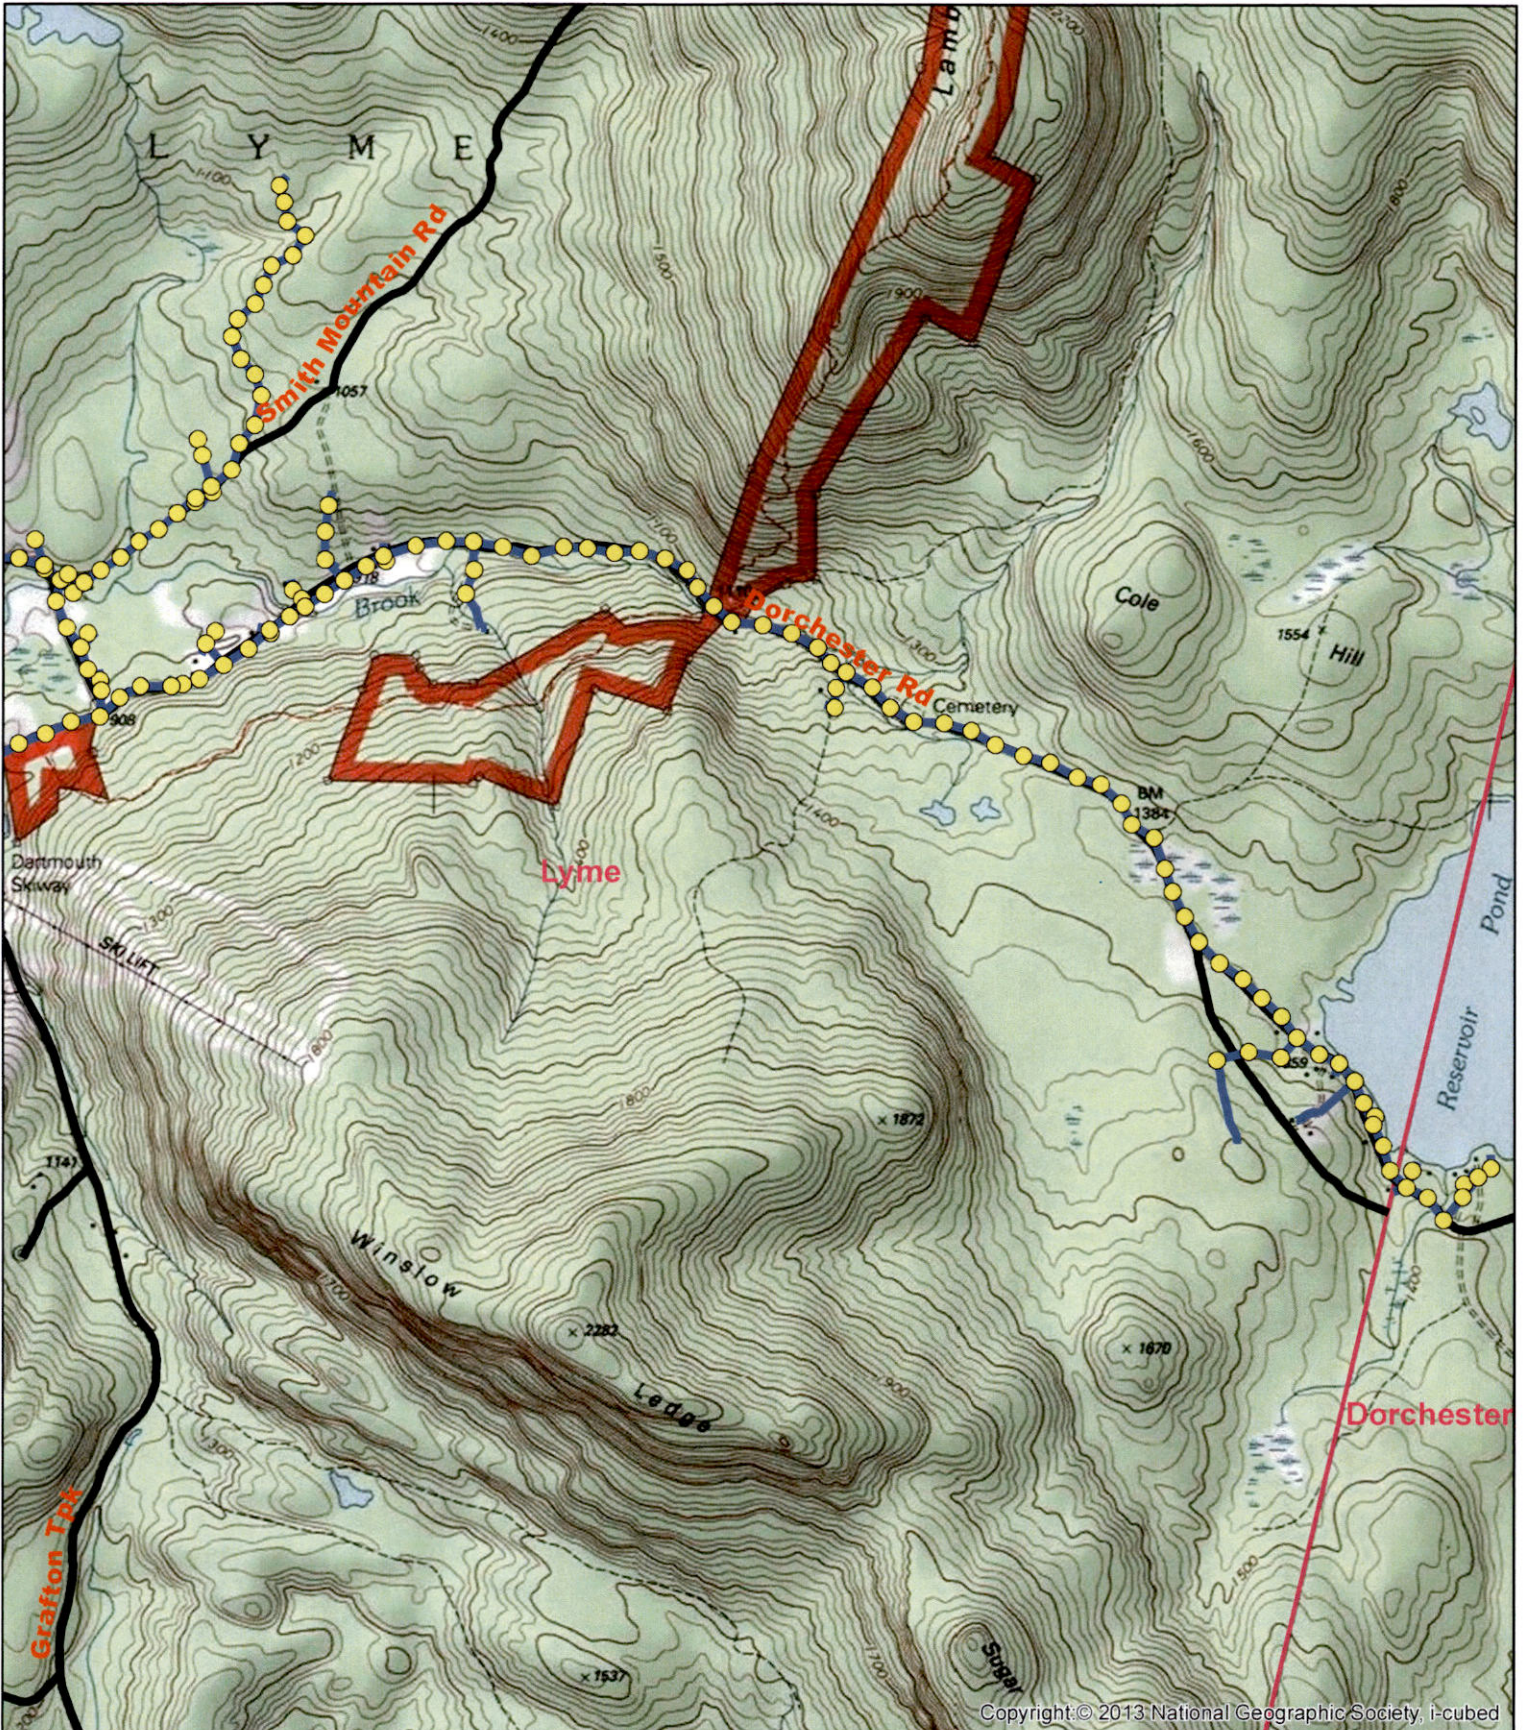

Legend

- QS1812-LY11_Lyme_Dorchester_Poles
- QS1812-LY11_Lyme_Dorchester_Spans

1812-LY11
Dorchester, Lyme, Orford
2023 Treatment Map
77.24 Potential Acres
Plymouth District

Legend

- QS1812-LY11_Lyme_Dorchester_Poles
- QS1812-LY11_Lyme_Dorchester_Spans

Copyright © 2013 National Geographic Society, I-cubed

1812-LY11
Dorchester, Lyme, Orford
2023 Treatment Map
77.24 Potential Acres
Plymouth District

Legend

- QS1812-LY11_Lyme_Dorchester_Poles
- QS1812-LY11_Lyme_Dorchester_Spans