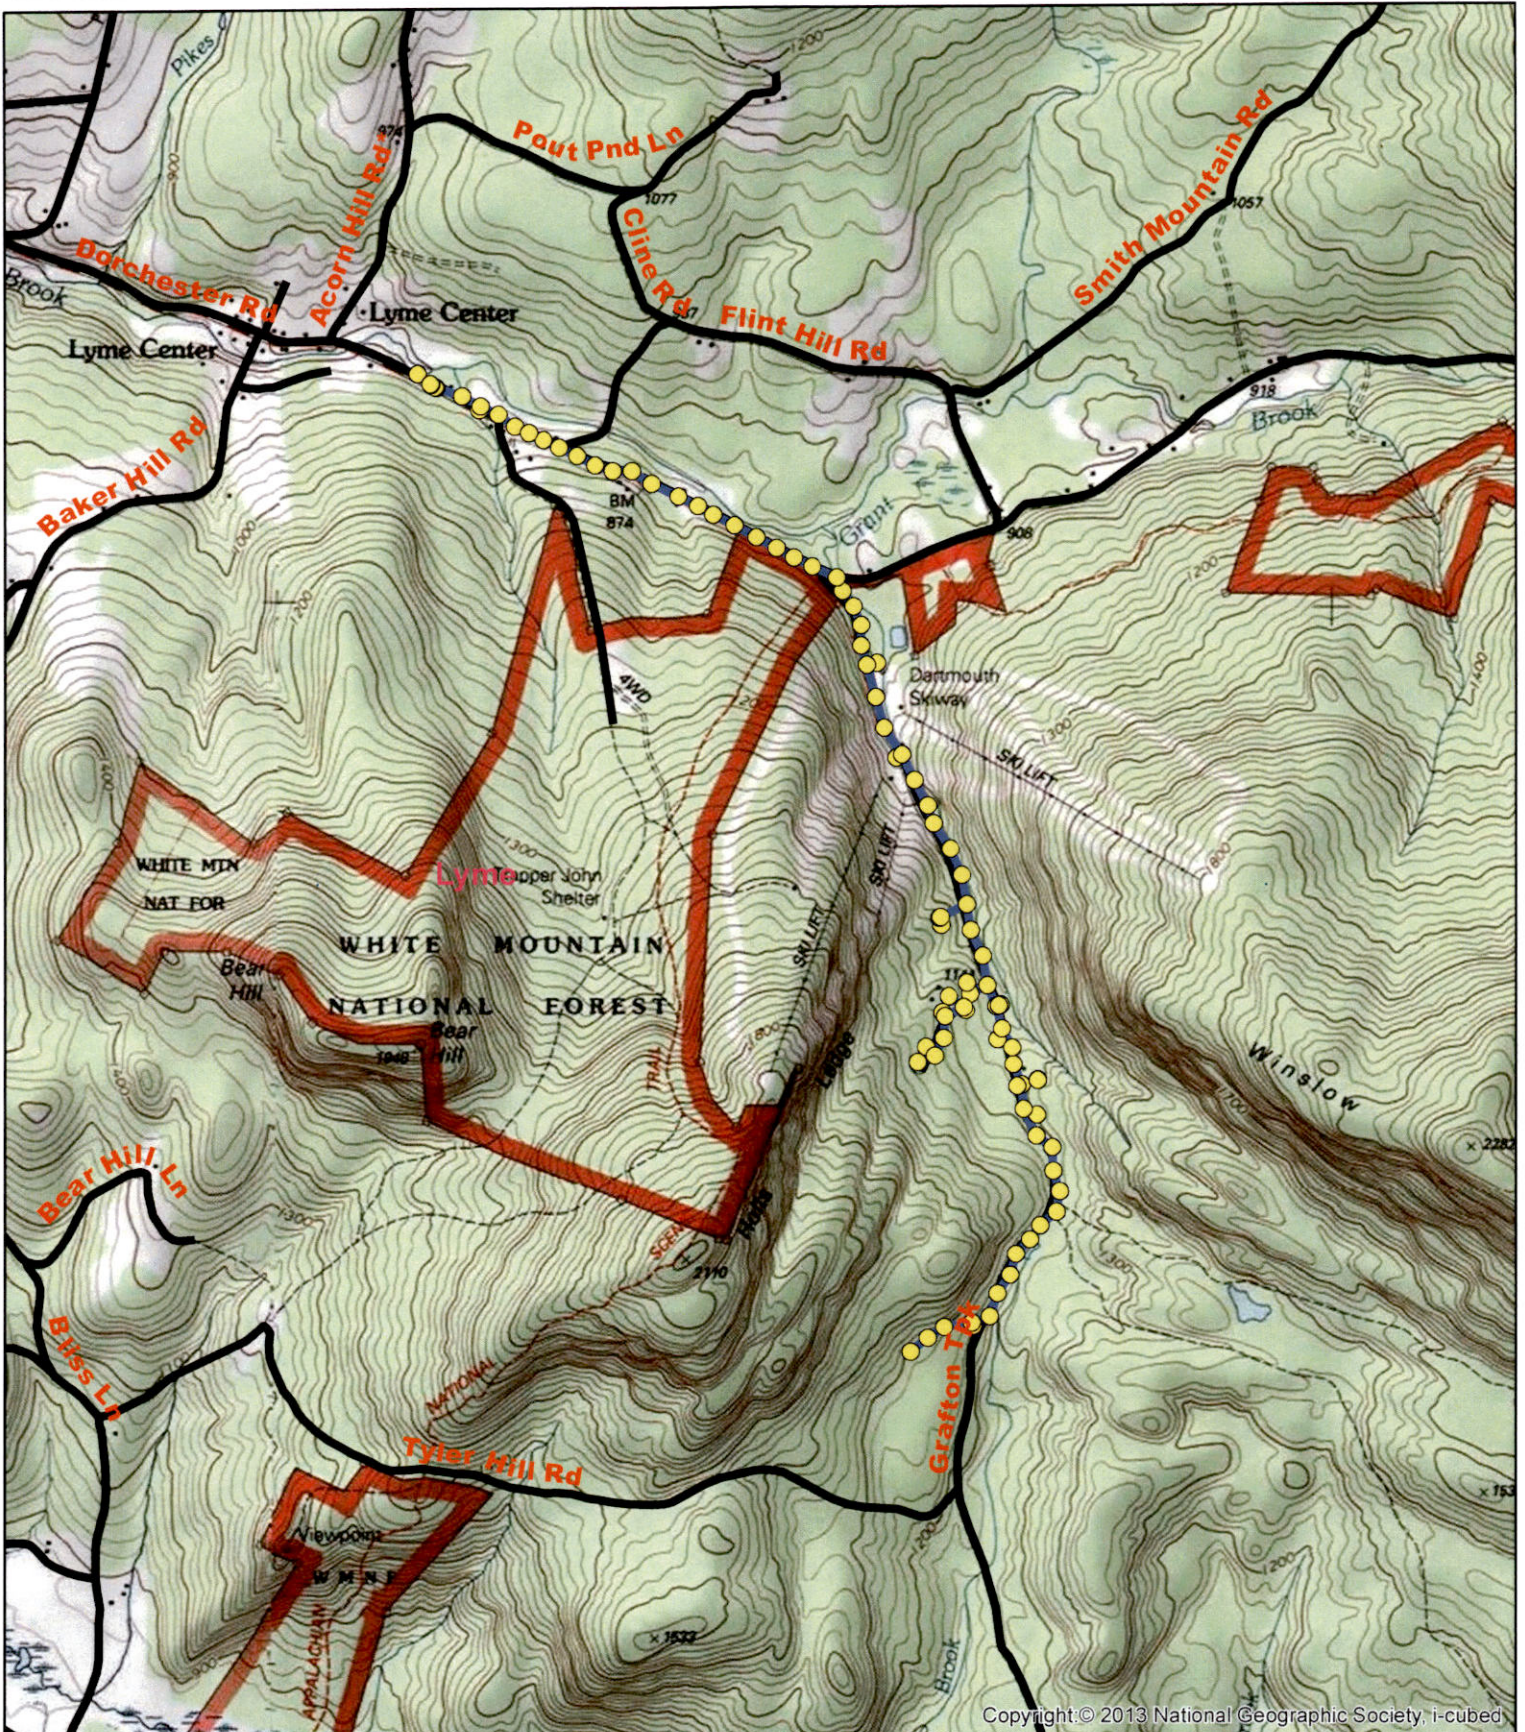

1812-LY13
Lyme
2023 Treatment Map
9.37 Potential Acres
Plymouth District

- Legend**
- QS1812-LY13_Lyme_Poles
 - QS1812-LY13_Lyme_Spans

1812-LY11 ³
Dorchester, Lyme, Orford
2023 Treatment Map
77.24 Potential Acres
Plymouth District

Legend

- QS1812-LY11_Lyme_Dorchester_Poles
- QS1812-LY11_Lyme_Dorchester_Spans

1812-LY11
Dorchester, Lyme, Orford
2023 Treatment Map
77.24 Potential Acres
Plymouth District

Legend

- QS1812-LY11_Lyme_Dorchester_Poles
- QS1812-LY11_Lyme_Dorchester_Spans

Copyright © 2013 National Geographic Society, I-cubed

1812-LY11
Dorchester, Lyme, Orford
2023 Treatment Map
77.24 Potential Acres
Plymouth District

Legend

- QS1812-LY11_Lyme_Dorchester_Poles
- QS1812-LY11_Lyme_Dorchester_Spans

Copyright © 2013 National Geographic Society, i-cubed